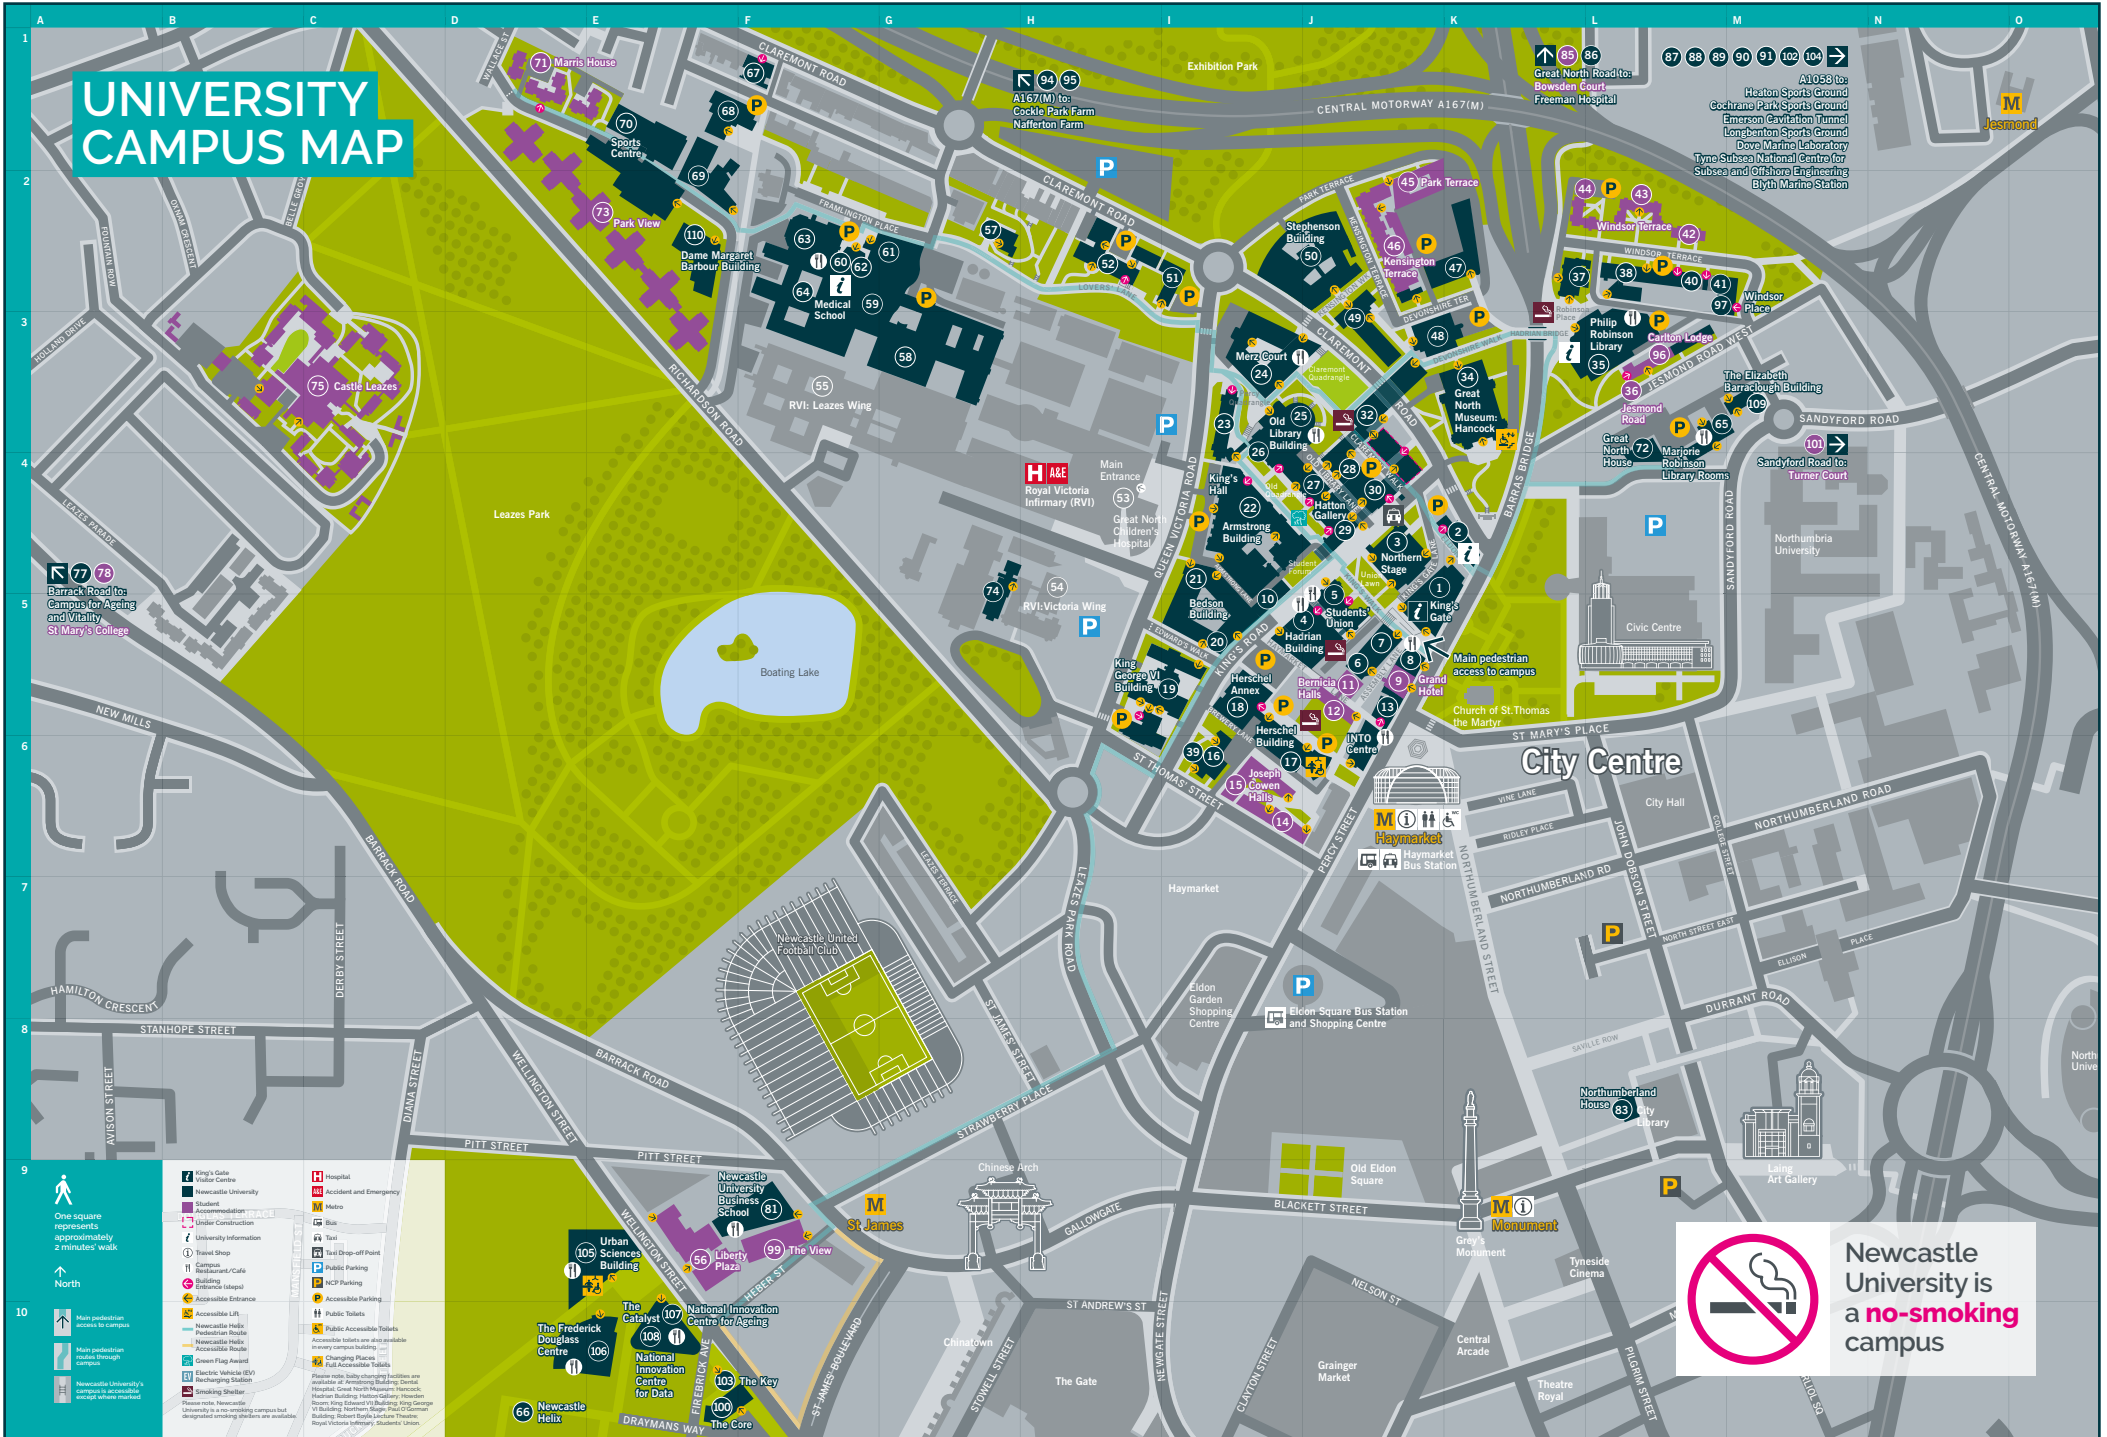

UNIVERSITY CAMPUS MAP

UNIVERSITY CAMPUS MAP

- One square represents approximately 2 minutes walk
- North
- Main pedestrian access to campus
- Main pedestrian route through campus
- Newcastle University's campus is accessible wherever marked

Newcastle University is a **no-smoking** campus

NUMERICAL KEY OF BUILDINGS SERVICES

King's Gate	1	King's Hall	22	Ridley Building 1	51	Newgate Court	84
(Accommodation Service;		Robert Boyle Lecture Theatre	22	Ridley Building 2	52	Bowsden Court	85
Admissions Office; Careers Service;		Percy Building	23	Royal Victoria Infirmary (RVI)	53–55	Freeman Hospital	86
Executive Office; Finance Office;		Merz Court	24	Liberty Plaza	56	Heaton Sports Ground	87
International Office; NU Advancement;		Beehive, Research	25	Wolfson Building	57	Cochrane Park Sports Ground	88
People Services; Student Services;		Courtyard Restaurant	25	William Leech Building	58	Emerson Cavitation Tunnel	89
Student Wellbeing)		Old Library Building	25, 26	Catherine Cookson Building	59	Longbenton Sports Ground	90
Barras/Claremont/Eldon Buildings	2	IT Service Desk	25, 26	Medical School	60	Dove Marine Laboratory	91
Security Control Centre	2	Language Resource Centre	26	Walton Library	60	Newburn Water Sports Centre	93
Northern Stage	3	Architecture Building	27	Henry Wellcome Building	61	Cockle Park Farm	94
Hadrian Building	4	Building Science	28	David Shaw Lecture Theatre	62	Nafferton Farm	95
Students' Union	5	Hatton Gallery	29	Dental Sciences, School of	63	Carlton Lodge	96
Music Studios	6	King Edward VII Building	29, 30	Dental Hospital	64	Windsor Place	97
Culture Lab	7	The Henry Daysh Building	32	Marjorie Robinson Library Rooms	65	The View	99
The Grand	8	Great North Museum: Hancock	34	IT Service Desk	65	The Core	100
Grand Hotel	9	Philip Robinson Library	35	Newcastle Helix	66	Centre for Professional and	
Boiler House	10	IT Service Desk	35	Claremont Terrace (1–4)	67	Executive Development	100
Bernicia Halls	11, 12	Jesmond Road	36	Paul O'Gorman Building	68	Organisational Development	100
INTO Centre	13	Windsor Court		Baddiley-Clark Building	69	Turner Court	101
Joseph Cowen Halls	14, 15	(formerly Politics Building)	37	Sports Centre	70	Tyne Subsea National Centre for	
Agriculture Building	16	Newcastle Law School	38	Marris House	71	Subsea and Offshore Engineering	102
Estate Support Service	16	Chaplain's Office	39	Great North House	72	The Key	103
Curtis Auditorium	17	Windsor Terrace	40, 41	Park View	73	Blyth Marine Station	104
Herschel Building	17	Windsor Terrace Accommodation	42–44	Sir James Spence Institute	74	Urban Sciences Building	105
Herschel Annex	18	Park Terrace	45	Castle Leazes	75	The Frederick Douglass Centre	106
King George VI Building	19	Kensington Terrace	46	Campus for Ageing and Vitality	77	The Catalyst	107, 108
Bedson Building	20, 21	Drummond Building	47	St Mary's College	78	National Innovation Centre for Ageing	107
Barbara Strang Teaching Centre	21	Devonshire Building	48	Newcastle University Business School	81	National Innovation Centre for Data	108
Side Cluster	21	Cassie Building	49	International Centre for Life	82	The Elizabeth Barraclough Building	109
Armstrong Building	22	Stephenson Building	50	Northumberland House	83	Dame Margaret Barbour Building	110