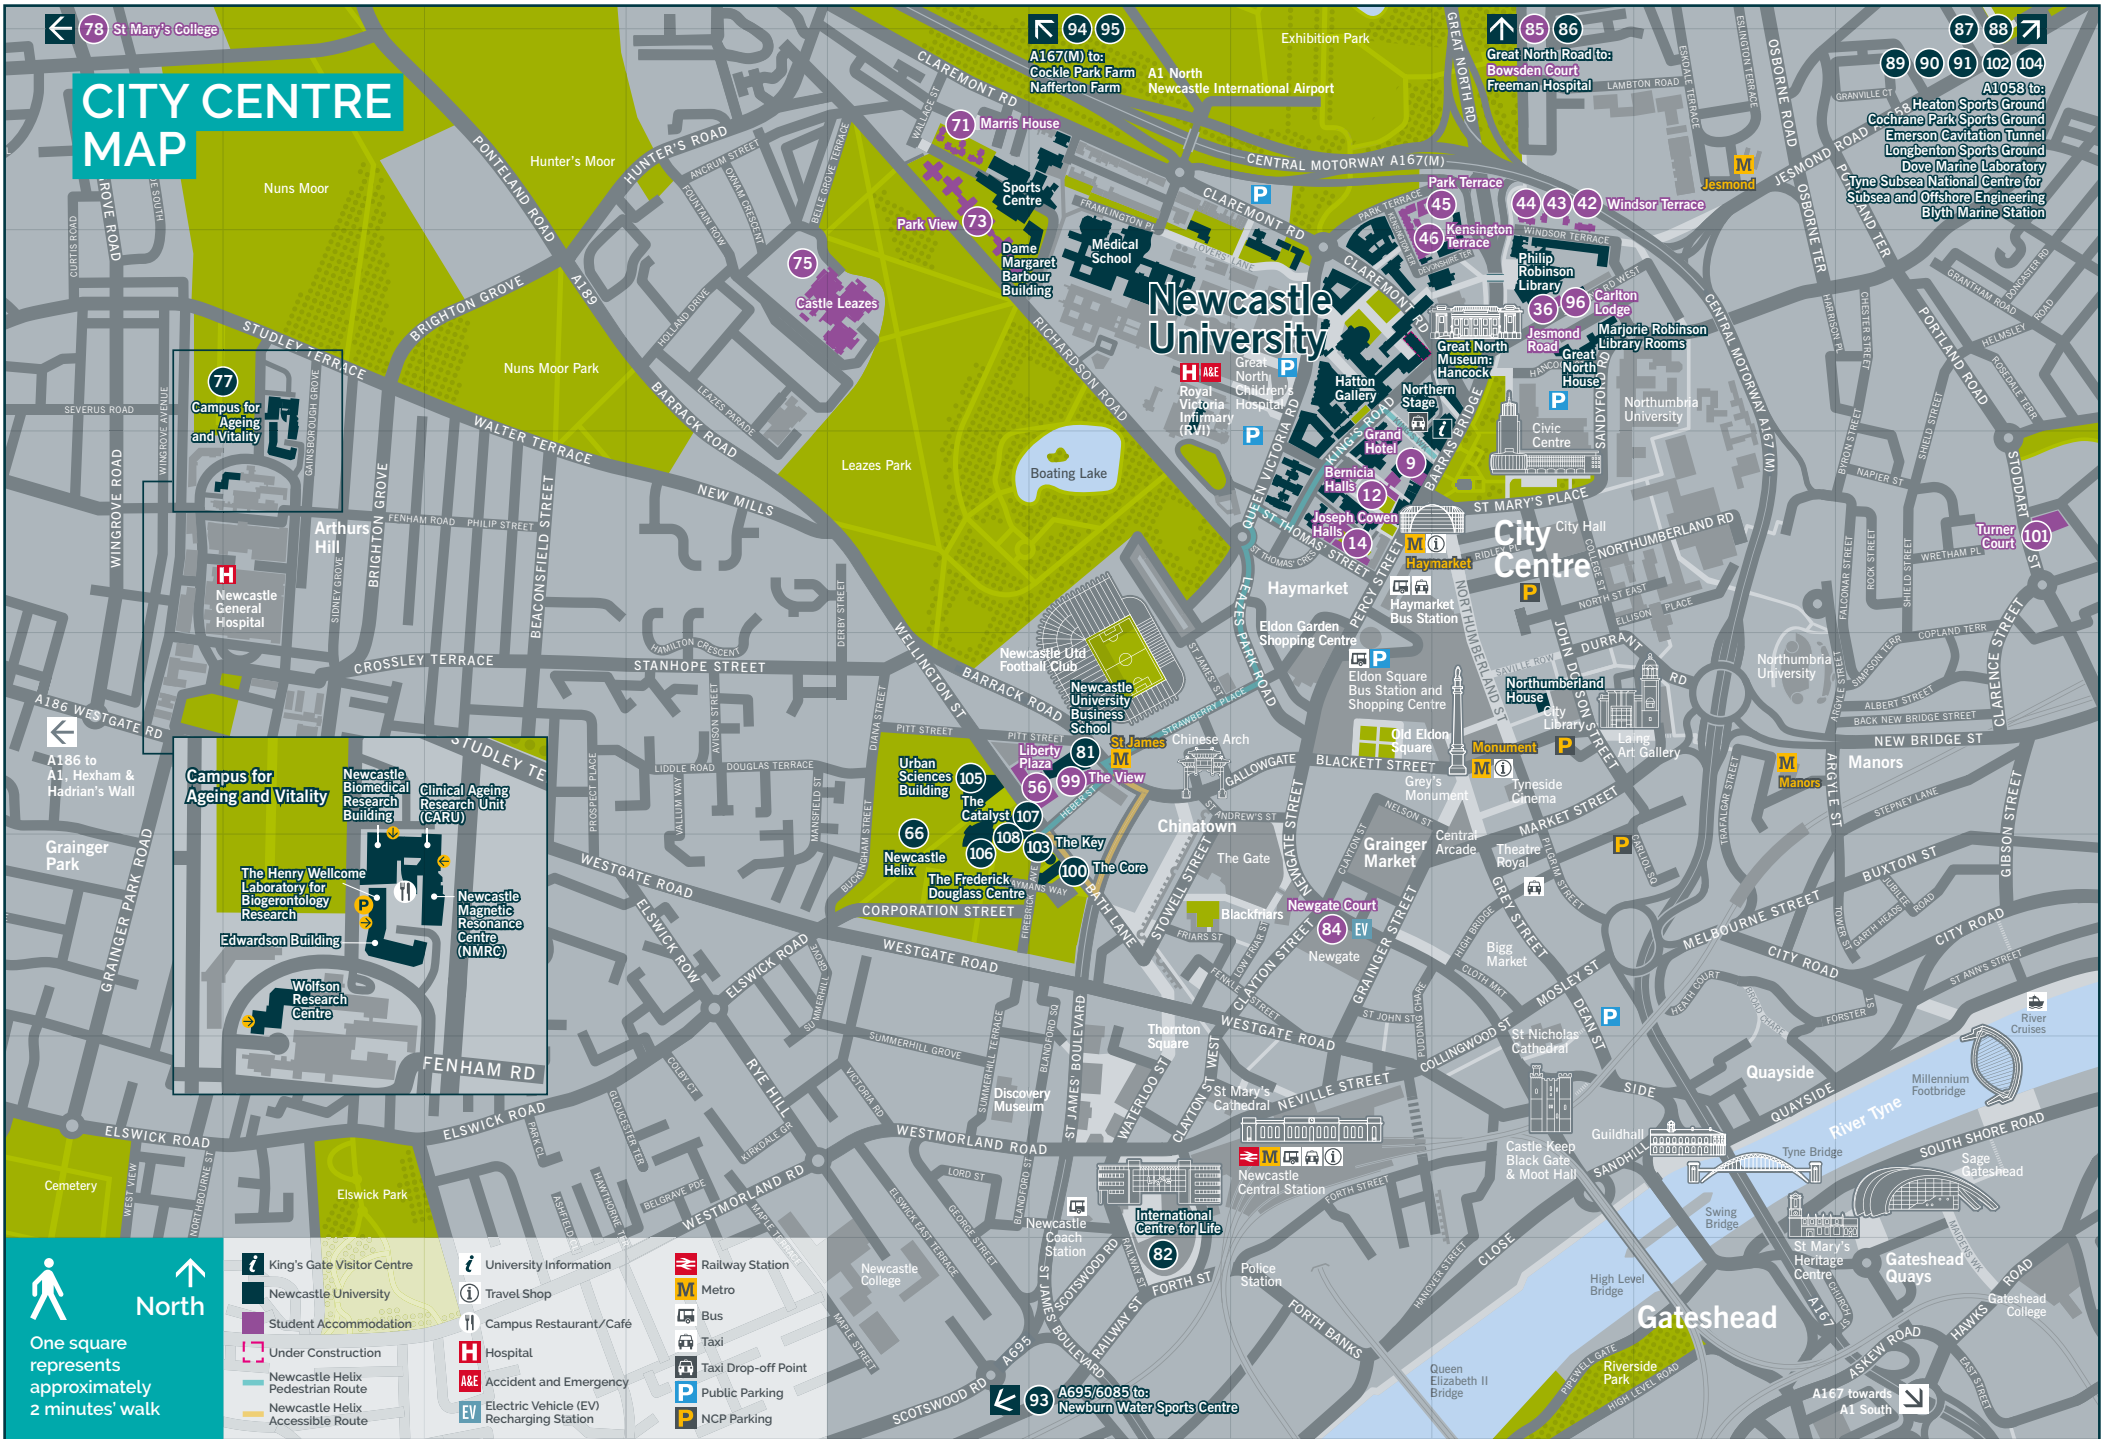

78 St Mary's College

CITY CENTRE MAP

Campus for Ageing and Vitality

- Newcastle Biomedical Research Building
- Clinical Ageing Research Unit (CARU)
- The Henry Wellcome Laboratory for Biogerontology Research
- Newcastle Resonance Centre (NMRC)
- Edwardson Building
- Wolfson Research Centre

North

One square represents approximately 2 minutes' walk

- King's Gate Visitor Centre
- Newcastle University
- Student Accommodation
- Under Construction
- Newcastle Helix Pedestrian Route
- Newcastle Helix Accessible Route
- University Information
- Travel Shop
- Campus Restaurant/Cafe
- Hospital
- Accident and Emergency
- Electric Vehicle (EV) Recharging Station
- Railway Station
- Metro
- Bus
- Taxi
- Taxi Drop-off Point
- Public Parking
- NCP Parking

93 A695/G085 to: Newburn Water Sports Centre

A167 towards A1 South