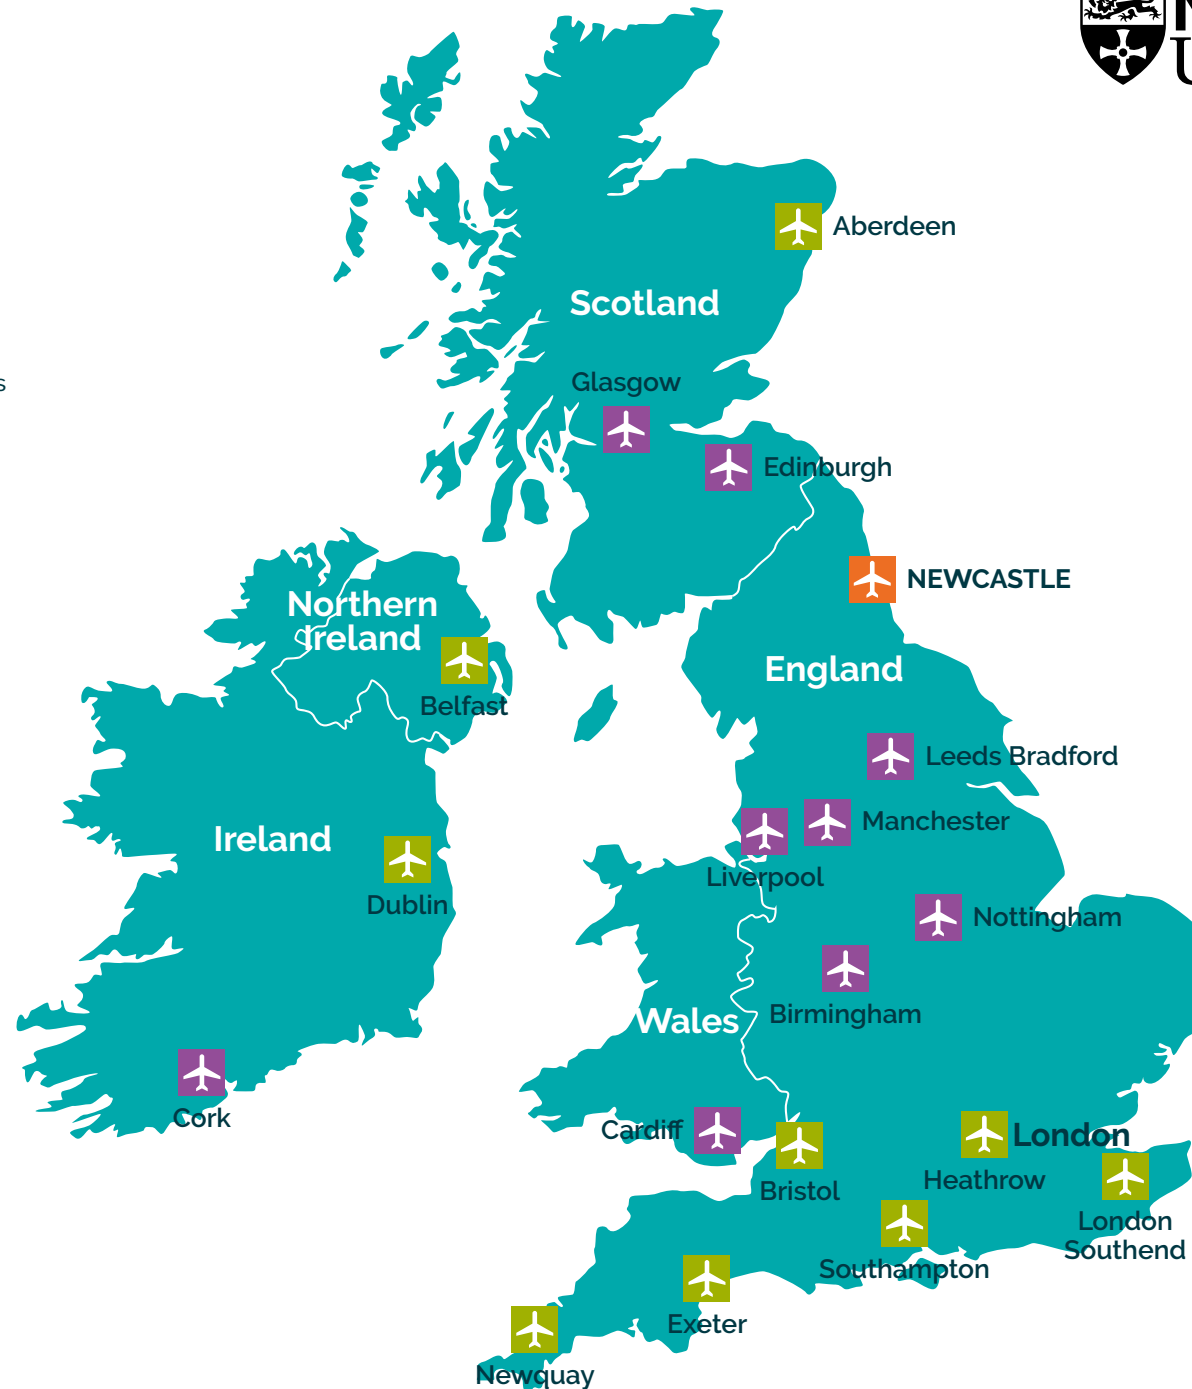

AIRPORT MAP & TRANSPORT LINKS

Useful Contacts

NEWCASTLE UNIVERSITY

Newcastle upon Tyne NE1 7RU
Student Services: 0191 208 3333
ncl.ac.uk

Online mapping: ncl.ac.uk/who-we-are/contact/maps

CAMPUS SECURITY

General: 0191 208 6817
Emergency: 0191 208 6666

CITY INFORMATION

newcastlegateshead.com

NEWCASTLE COACH STATION

National Express: 08717 818181
nationalexpress.com

NATIONAL RAIL ENQUIRIES

03457 48 49 50
nationalrail.co.uk

NEWCASTLE INTERNATIONAL AIRPORT

0871 882 1121
newcastleairport.com

Download the Newcastle University app at m.ncl.ac.uk/apps

Find up to date lecture locations, PC clusters, food and drink, buildings entrances and use SafeZone.