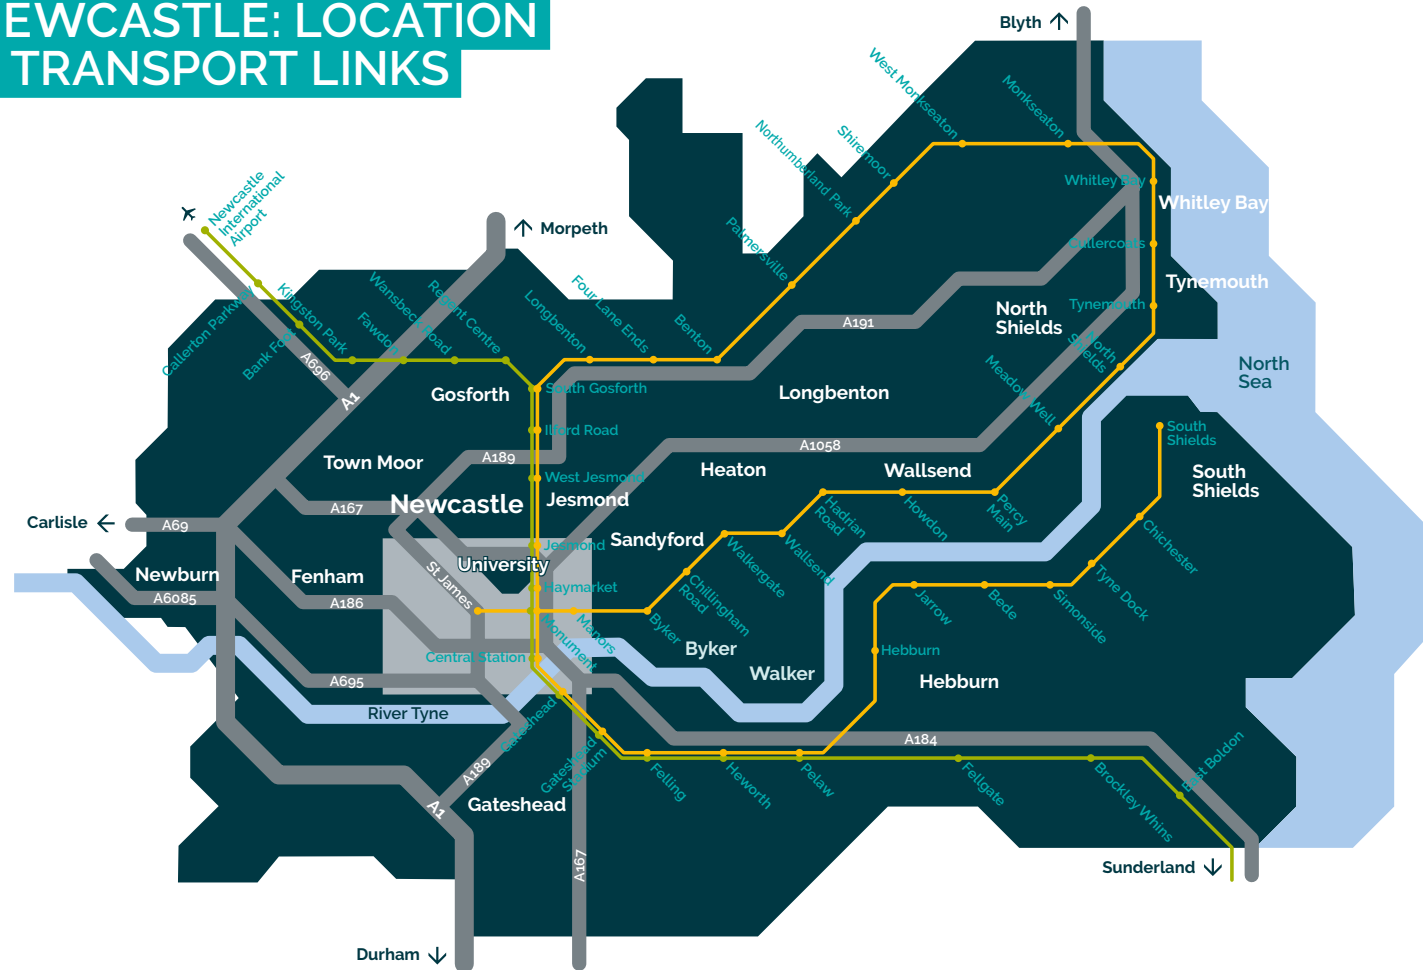

NEWCASTLE: LOCATION & TRANSPORT LINKS

LOCATION KEY

77	Campus for Ageing and Vitality	NE4 5PL
88	Cochrane Park Sports Ground	NE7 7JX
91	Dove Marine Laboratory	NE30 4PZ
86	Freeman Hospital	NE7 7DN
87	Heaton Sports Ground	NE6 5QQ
82	International Centre for Life	NE1 4EP
90	Longbenton Sports Ground	NE12 8AD
93	Newburn Water Sports Centre	NE15 8NL
81	Newcastle University Business School	NE1 4SE
66	Newcastle Helix	NE4 5TF
102	Tyne Subsea National Centre for Subsea and Offshore Engineering	NE6 4LW

ACCOMMODATION SITES

85	Bowsden Court	NE3 1RR
75	Castle Leazes	NE2 4NY
56	Liberty Plaza	NE4 5SA
78	St Mary's College	NE4 9YH
99	The View	NE4 5SA
101	Turner Court	NE2 1AA

For further campus-based accommodation see University Campus Map.

Travel Directions

ROAD (PRIVATE TRANSPORT)

The University is based right in the city centre. From the north or south follow the A1 towards Newcastle. Leave the A1 (Newcastle Western Bypass) at the junction with the A167/A696 and follow signs for the 'City Centre'. From the A167 take the exit marked 'Universities, RVI and Eldon Square', which brings you on to Claremont Road.

From the west follow the A69 to the junction with the A1, and then take the A1 northbound. Leave the A1 at the next junction, signposted 'City (West), Westerhope B6324'. Follow signs for the 'City Centre A167'. Leave at the exit marked 'Universities, RVI and Eldon Square', which brings you on to Claremont Road.

PARKING

Parking is limited around the University. The public car parks on Claremont Road (NE2 4AA) and Queen Victoria Road (NE1 4LP) are the closest to campus. City centre NCP car parks are located on John Dobson Street (NE1 8HL), New Bridge Street (NE1 8AB), and Carlisle Square (NE1 6UF). As the city centre is a busy place to park, one option is to park at a nearby Metro station and travel to the University by Metro. Metro is a light rail system that connects passengers to Newcastle city centre, railway stations and Newcastle International Airport.

RAIL

From Newcastle Central Station you can take the Metro to Haymarket Metro station.

BUS/COACH

The city's coach and bus stations, including the Newcastle Coach Station, are within easy reach of the University by foot, taxi or Metro.

PLANE

Newcastle International Airport is only seven miles north west of Newcastle University. A taxi from the airport will take about 15 minutes, costing approximately £15. You can also travel by Metro to Haymarket, which takes about 25 minutes and costs £3.60. The University is adjacent to Haymarket Metro station.

*Price correct at the time of going to press (April 2020).

- Rail Station
- Coach Station
- Green Metro Line (between Newcastle International Airport and Sunderland)
- Yellow Metro Line (between South Shields and the coast)
- City Centre
- Newcastle University
- Student Accommodation